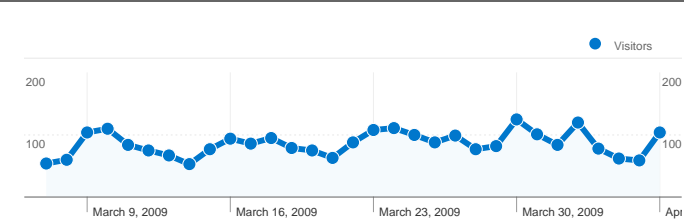

Site Usage

2,780 Visits

73.02% Bounce Rate

4,629 Pageviews

00:01:10 Avg. Time on Site

1.67 Pages/Visit

82.01% % New Visits

Visitors Overview

2,459 people visited this site

2,780 Visits

2,459 Absolute Unique Visitors

4,629 Pageviews

1.67 Average Pageviews

00:01:10 Time on Site

73.02% Bounce Rate

82.01% New Visits

2,780 visits came from 23 countries/territories

Site Usage

Visits	Pages/Visit	Avg. Time on Site	% New Visits	Bounce Rate	
2,780 % of Site Total: 100.00%	1.67 Site Avg: 1.67 (0.00%)	00:01:10 Site Avg: 00:01:10 (0.00%)	82.05% Site Avg: 82.01% (0.04%)	73.02% Site Avg: 73.02% (0.00%)	
Country/Territory	Visits	Pages/Visit	Avg. Time on Site	% New Visits	Bounce Rate
Slovenia	2,620	1.69	00:01:12	81.34%	72.02%
Serbia	35	1.23	00:00:23	88.57%	88.57%
Croatia	23	1.00	00:00:00	91.30%	100.00%
United States	20	1.10	00:01:25	90.00%	95.00%
Bosnia and Herzegovina	14	1.00	00:00:00	92.86%	100.00%
Germany	14	1.21	00:00:05	100.00%	85.71%
Macedonia	10	1.70	00:00:17	100.00%	80.00%
Italy	9	1.11	00:01:38	100.00%	88.89%
Austria	8	1.50	00:00:12	87.50%	87.50%
United Kingdom	5	1.00	00:00:00	100.00%	100.00%

Pages on this site were viewed a total of 4,629 times

 **4,629** Pageviews

 **3,805** Unique Views

 **73.02%** Bounce Rate

Top Content

Pages	Pageviews	% Pageviews
/	866	18.71%
/delovanje-srca/	267	5.77%
/vaja-iz-prve-pomoci/	262	5.66%
/dijaski-koticek-srednjih-zdravstvenih-sol-po-sloveniji/	170	3.67%
/najcenejsi-nacin-za-beljenje-zob/	141	3.05%