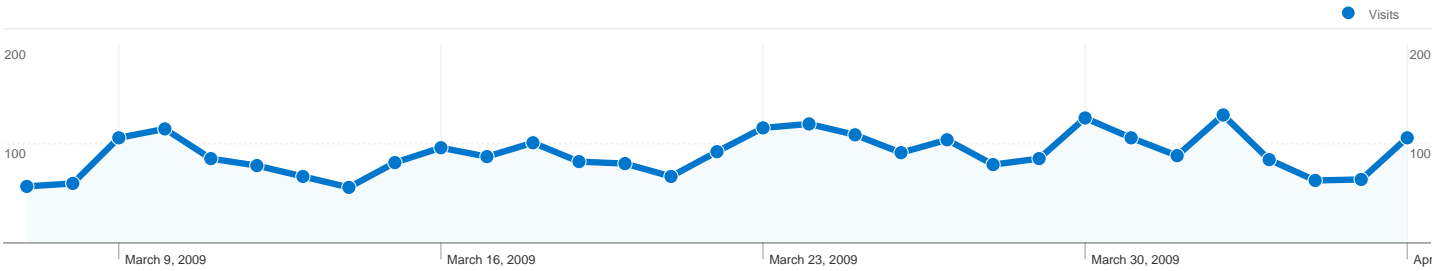

Site Usage

2,780 Visits

73.02% Bounce Rate

4,629 Pageviews

00:01:10 Avg. Time on Site

1.67 Pages/Visit

82.01% % New Visits

Visitors Overview

2,459 people visited this site

2,780 Visits

2,459 Absolute Unique Visitors

4,629 Pageviews

1.67 Average Pageviews

00:01:10 Time on Site

73.02% Bounce Rate

82.01% New Visits

All traffic sources sent a total of 2,780 visits

 4.57% Direct Traffic

 35.86% Referring Sites

 59.57% Search Engines

- Search Engines
1,656.00 (59.57%)
- Referring Sites
997.00 (35.86%)
- Direct Traffic
127.00 (4.57%)

2,780 visits came from 23 countries/territories

Site Usage

Visits	Pages/Visit	Avg. Time on Site	% New Visits	Bounce Rate	
2,780 % of Site Total: 100.00%	1.67 Site Avg: 1.67 (0.00%)	00:01:10 Site Avg: 00:01:10 (0.00%)	82.05% Site Avg: 82.01% (0.04%)	73.02% Site Avg: 73.02% (0.00%)	
Country/Territory	Visits	Pages/Visit	Avg. Time on Site	% New Visits	Bounce Rate
Slovenia	2,620	1.69	00:01:12	81.34%	72.02%
Serbia	35	1.23	00:00:23	88.57%	88.57%
Croatia	23	1.00	00:00:00	91.30%	100.00%
United States	20	1.10	00:01:25	90.00%	95.00%
Bosnia and Herzegovina	14	1.00	00:00:00	92.86%	100.00%
Germany	14	1.21	00:00:05	100.00%	85.71%
Macedonia	10	1.70	00:00:17	100.00%	80.00%
Italy	9	1.11	00:01:38	100.00%	88.89%
Austria	8	1.50	00:00:12	87.50%	87.50%
United Kingdom	5	1.00	00:00:00	100.00%	100.00%