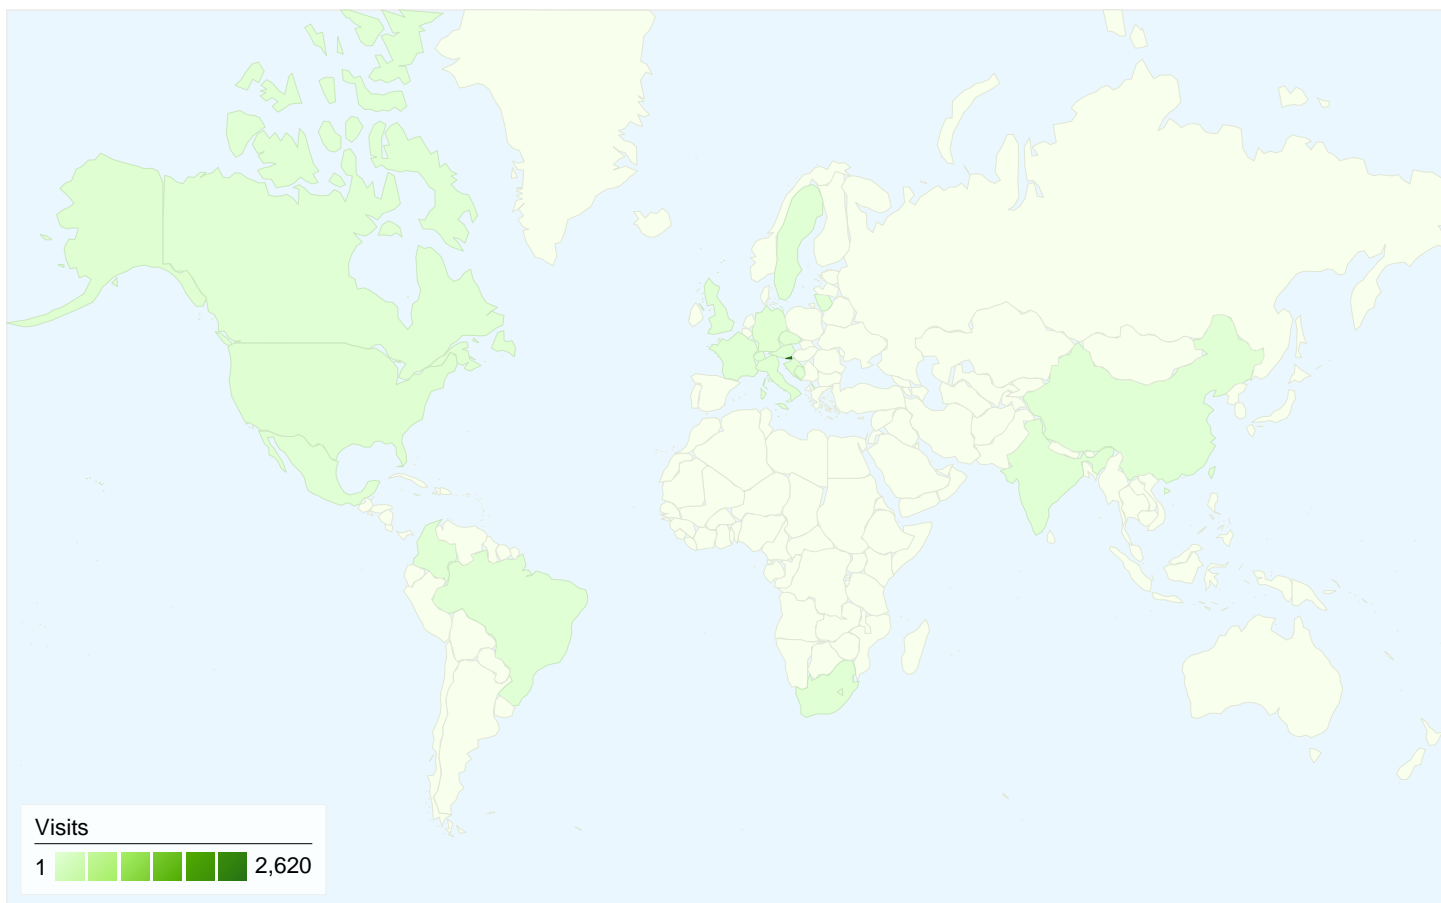

Visitors
2,459

Map Overlay world

Traffic Sources Overview

- **Search Engines**
1,656.00 (59.57%)
- **Referring Sites**
997.00 (35.86%)
- **Direct Traffic**
127.00 (4.57%)

Content Overview

Pages	Pageviews	% Pageviews
/	866	18.71%
/delovanje-srca/	267	5.77%
/vaja-iz-prve-pomoci/	262	5.66%
/dijaski-koticek-srednjih-	170	3.67%
/najcenejsi-nacin-za-beljenje-	141	3.05%

2,459 people visited this site

2,780 Visits

2,459 Absolute Unique Visitors

4,629 Pageviews

1.67 Average Pageviews

00:01:10 Time on Site

73.02% Bounce Rate

82.01% New Visits

All traffic sources sent a total of 2,780 visits

 4.57% Direct Traffic

 35.86% Referring Sites

 59.57% Search Engines

- Search Engines
1,656.00 (59.57%)
- Referring Sites
997.00 (35.86%)
- Direct Traffic
127.00 (4.57%)

2,780 visits came from 23 countries/territories

Site Usage

Visits	Pages/Visit	Avg. Time on Site	% New Visits	Bounce Rate	
2,780 % of Site Total: 100.00%	1.67 Site Avg: 1.67 (0.00%)	00:01:10 Site Avg: 00:01:10 (0.00%)	82.05% Site Avg: 82.01% (0.04%)	73.02% Site Avg: 73.02% (0.00%)	
Country/Territory	Visits	Pages/Visit	Avg. Time on Site	% New Visits	Bounce Rate
Slovenia	2,620	1.69	00:01:12	81.34%	72.02%
Serbia	35	1.23	00:00:23	88.57%	88.57%
Croatia	23	1.00	00:00:00	91.30%	100.00%
United States	20	1.10	00:01:25	90.00%	95.00%
Bosnia and Herzegovina	14	1.00	00:00:00	92.86%	100.00%
Germany	14	1.21	00:00:05	100.00%	85.71%
Macedonia	10	1.70	00:00:17	100.00%	80.00%
Italy	9	1.11	00:01:38	100.00%	88.89%
Austria	8	1.50	00:00:12	87.50%	87.50%
United Kingdom	5	1.00	00:00:00	100.00%	100.00%