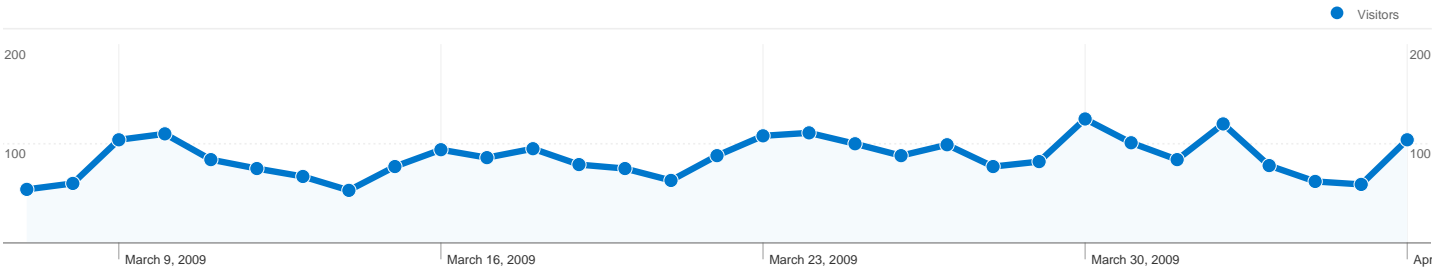

Site Usage

2,780 Visits

73.02% Bounce Rate

4,629 Pageviews

00:01:10 Avg. Time on Site

1.67 Pages/Visit

82.01% % New Visits

Visitors Overview

Visitors
2,459

Map Overlay world

Traffic Sources Overview

- **Search Engines**
1,656.00 (59.57%)
- **Referring Sites**
997.00 (35.86%)
- **Direct Traffic**
127.00 (4.57%)

Content Overview

Pages	Pageviews	% Pageviews
/	866	18.71%
/delovanje-srca/	267	5.77%
/vaja-iz-prve-pomoci/	262	5.66%
/dijaski-koticek-srednjih-	170	3.67%
/najcenejsi-nacin-za-beljenje-	141	3.05%

2,459 people visited this site

2,780 Visits

2,459 Absolute Unique Visitors

4,629 Pageviews

1.67 Average Pageviews

00:01:10 Time on Site

73.02% Bounce Rate

82.01% New Visits

2,780 visits came from 23 countries/territories

Site Usage

Visits	Pages/Visit	Avg. Time on Site	% New Visits	Bounce Rate	
2,780 % of Site Total: 100.00%	1.67 Site Avg: 1.67 (0.00%)	00:01:10 Site Avg: 00:01:10 (0.00%)	82.05% Site Avg: 82.01% (0.04%)	73.02% Site Avg: 73.02% (0.00%)	
Country/Territory	Visits	Pages/Visit	Avg. Time on Site	% New Visits	Bounce Rate
Slovenia	2,620	1.69	00:01:12	81.34%	72.02%
Serbia	35	1.23	00:00:23	88.57%	88.57%
Croatia	23	1.00	00:00:00	91.30%	100.00%
United States	20	1.10	00:01:25	90.00%	95.00%
Bosnia and Herzegovina	14	1.00	00:00:00	92.86%	100.00%
Germany	14	1.21	00:00:05	100.00%	85.71%
Macedonia	10	1.70	00:00:17	100.00%	80.00%
Italy	9	1.11	00:01:38	100.00%	88.89%
Austria	8	1.50	00:00:12	87.50%	87.50%
United Kingdom	5	1.00	00:00:00	100.00%	100.00%