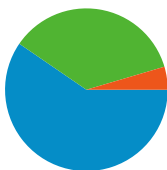

Traffic Sources Overview

- **Search Engines**
  1,656.00 (59.57%)
- **Referring Sites**
  997.00 (35.86%)
- **Direct Traffic**
  127.00 (4.57%)

Content Overview

Pages	Pageviews	% Pageviews
/	866	18.71%
/delovanje-srca/	267	5.77%
/vaja-iz-prve-pomoci/	262	5.66%
/dijaski-koticek-srednjih-	170	3.67%
/najcenejsi-nacin-za-beljenje-	141	3.05%