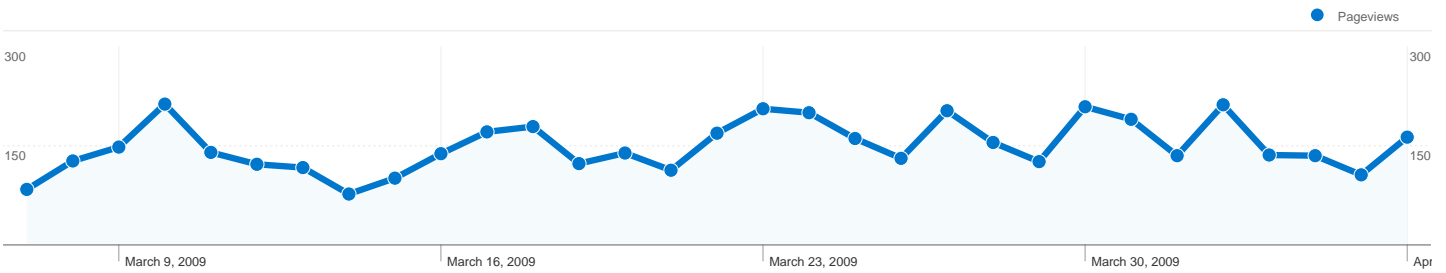

2,459 people visited this site

2,780 Visits

2,459 Absolute Unique Visitors

4,629 Pageviews

1.67 Average Pageviews

00:01:10 Time on Site

73.02% Bounce Rate

82.01% New Visits

Top Traffic Sources

Sources	Visits	% visits	Keywords	Visits	% visits
google (organic)	1,350	48.56%	prva pomoč	167	10.08%
odmevi.zdravstvena.info	422	15.18%	beljenje zob	106	6.40%
najdi (organic)	294	10.58%	srce	57	3.44%
images.google.si (referral)	158	5.68%	človeško telo	46	2.78%
zdravstvena.info (referral)	131	4.71%	delovanje srca	42	2.54%

2,780 visits came from 23 countries/territories

Site Usage

Visits	Pages/Visit	Avg. Time on Site	% New Visits	Bounce Rate	
2,780 % of Site Total: 100.00%	1.67 Site Avg: 1.67 (0.00%)	00:01:10 Site Avg: 00:01:10 (0.00%)	82.05% Site Avg: 82.01% (0.04%)	73.02% Site Avg: 73.02% (0.00%)	
Country/Territory	Visits	Pages/Visit	Avg. Time on Site	% New Visits	Bounce Rate
Slovenia	2,620	1.69	00:01:12	81.34%	72.02%
Serbia	35	1.23	00:00:23	88.57%	88.57%
Croatia	23	1.00	00:00:00	91.30%	100.00%
United States	20	1.10	00:01:25	90.00%	95.00%
Bosnia and Herzegovina	14	1.00	00:00:00	92.86%	100.00%
Germany	14	1.21	00:00:05	100.00%	85.71%
Macedonia	10	1.70	00:00:17	100.00%	80.00%
Italy	9	1.11	00:01:38	100.00%	88.89%
Austria	8	1.50	00:00:12	87.50%	87.50%
United Kingdom	5	1.00	00:00:00	100.00%	100.00%