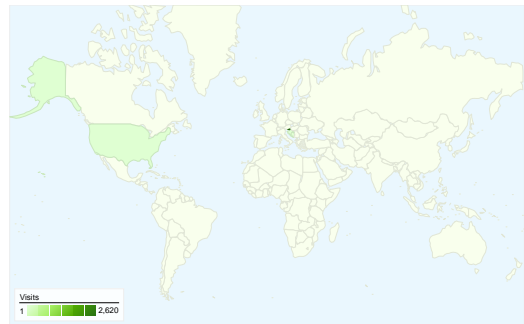

Visitors
2,459

Map Overlay world

Traffic Sources Overview

- **Search Engines**
1,656.00 (59.57%)
- **Referring Sites**
997.00 (35.86%)
- **Direct Traffic**
127.00 (4.57%)

Content Overview

Pages	Pageviews	% Pageviews
/	866	18.71%
/delovanje-srca/	267	5.77%
/vaja-iz-prve-pomoci/	262	5.66%
/dijaski-koticek-srednjih-	170	3.67%
/najcenejsi-nacin-za-beljenje-	141	3.05%

2,459 people visited this site

2,780 Visits

2,459 Absolute Unique Visitors

4,629 Pageviews

1.67 Average Pageviews

00:01:10 Time on Site

73.02% Bounce Rate

82.01% New Visits

All traffic sources sent a total of 2,780 visits

 4.57% Direct Traffic

 35.86% Referring Sites

 59.57% Search Engines

- Search Engines
1,656.00 (59.57%)
- Referring Sites
997.00 (35.86%)
- Direct Traffic
127.00 (4.57%)

2,780 visits came from 23 countries/territories

Site Usage

Visits	Pages/Visit	Avg. Time on Site	% New Visits	Bounce Rate	
2,780 % of Site Total: 100.00%	1.67 Site Avg: 1.67 (0.00%)	00:01:10 Site Avg: 00:01:10 (0.00%)	82.05% Site Avg: 82.01% (0.04%)	73.02% Site Avg: 73.02% (0.00%)	
Country/Territory	Visits	Pages/Visit	Avg. Time on Site	% New Visits	Bounce Rate
Slovenia	2,620	1.69	00:01:12	81.34%	72.02%
Serbia	35	1.23	00:00:23	88.57%	88.57%
Croatia	23	1.00	00:00:00	91.30%	100.00%
United States	20	1.10	00:01:25	90.00%	95.00%
Bosnia and Herzegovina	14	1.00	00:00:00	92.86%	100.00%
Germany	14	1.21	00:00:05	100.00%	85.71%
Macedonia	10	1.70	00:00:17	100.00%	80.00%
Italy	9	1.11	00:01:38	100.00%	88.89%
Austria	8	1.50	00:00:12	87.50%	87.50%
United Kingdom	5	1.00	00:00:00	100.00%	100.00%