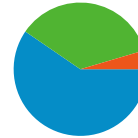

Technical Profile

Browser	Visits	% visits	Connection Speed	Visits	% visits
Internet Explorer	1,370	49.28%	DSL	1,099	39.53%
Firefox	1,330	47.84%	Unknown	1,042	37.48%
Chrome	34	1.22%	Cable	329	11.83%
Opera	29	1.04%	T1	225	8.09%
Safari	8	0.29%	Dialup	79	2.84%

All traffic sources sent a total of 2,780 visits

 4.57% Direct Traffic

 35.86% Referring Sites

 59.57% Search Engines

- Search Engines
1,656.00 (59.57%)
- Referring Sites
997.00 (35.86%)
- Direct Traffic
127.00 (4.57%)