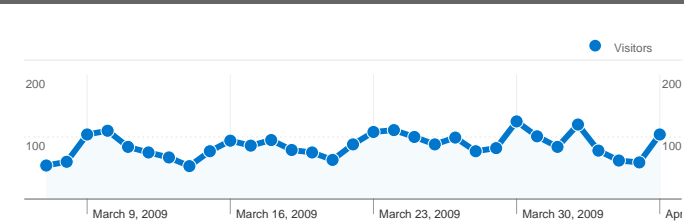

Site Usage

2,780 Visits

73.02% Bounce Rate

4,629 Pageviews

00:01:10 Avg. Time on Site

1.67 Pages/Visit

82.01% % New Visits

Visitors Overview

2,459 people visited this site

2,780 Visits

2,459 Absolute Unique Visitors

4,629 Pageviews

1.67 Average Pageviews

00:01:10 Time on Site

73.02% Bounce Rate

82.01% New Visits

2,780 visits came from 23 countries/territories

Site Usage

Visits	Pages/Visit	Avg. Time on Site	% New Visits	Bounce Rate	
2,780 % of Site Total: 100.00%	1.67 Site Avg: 1.67 (0.00%)	00:01:10 Site Avg: 00:01:10 (0.00%)	82.05% Site Avg: 82.01% (0.04%)	73.02% Site Avg: 73.02% (0.00%)	
Country/Territory	Visits	Pages/Visit	Avg. Time on Site	% New Visits	Bounce Rate
Slovenia	2,620	1.69	00:01:12	81.34%	72.02%
Serbia	35	1.23	00:00:23	88.57%	88.57%
Croatia	23	1.00	00:00:00	91.30%	100.00%
United States	20	1.10	00:01:25	90.00%	95.00%
Bosnia and Herzegovina	14	1.00	00:00:00	92.86%	100.00%
Germany	14	1.21	00:00:05	100.00%	85.71%
Macedonia	10	1.70	00:00:17	100.00%	80.00%
Italy	9	1.11	00:01:38	100.00%	88.89%
Austria	8	1.50	00:00:12	87.50%	87.50%
United Kingdom	5	1.00	00:00:00	100.00%	100.00%

Pages on this site were viewed a total of 4,629 times

4,629 Pageviews

3,805 Unique Views

73.02% Bounce Rate

Top Content

Pages	Pageviews	% Pageviews
/	866	18.71%
/delovanje-srca/	267	5.77%
/vaja-iz-prve-pomoci/	262	5.66%
/dijaski-koticek-srednjih-zdravstvenih-sol-po-sloveniji/	170	3.67%
/najcenejsi-nacin-za-beljenje-zob/	141	3.05%