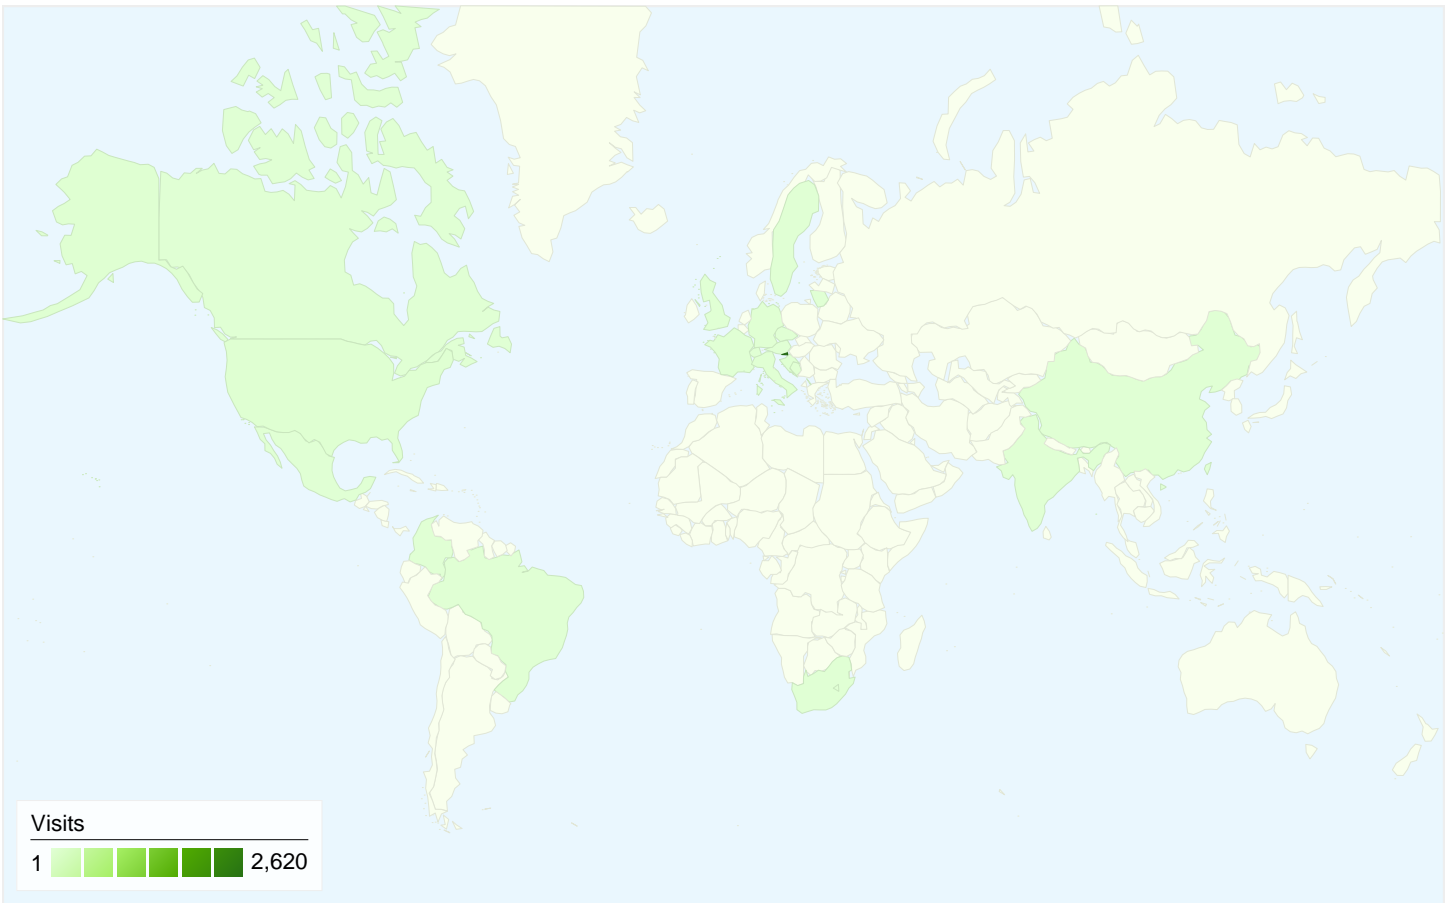

Visitors
2,459

Map Overlay world

Traffic Sources Overview

- **Search Engines**
1,656.00 (59.57%)
- **Referring Sites**
997.00 (35.86%)
- **Direct Traffic**
127.00 (4.57%)

Content Overview

Pages	Pageviews	% Pageviews
/	866	18.71%
/delovanje-srca/	267	5.77%
/vaja-iz-prve-pomoci/	262	5.66%
/dijaski-koticek-srednjih-	170	3.67%
/najcenejsi-nacin-za-beljenje-	141	3.05%

2,459 people visited this site

2,780 Visits

2,459 Absolute Unique Visitors

4,629 Pageviews

1.67 Average Pageviews

00:01:10 Time on Site

73.02% Bounce Rate

82.01% New Visits

All traffic sources sent a total of 2,780 visits

 4.57% Direct Traffic

 35.86% Referring Sites

 59.57% Search Engines

- Search Engines
1,656.00 (59.57%)
- Referring Sites
997.00 (35.86%)
- Direct Traffic
127.00 (4.57%)

2,780 visits came from 23 countries/territories

Site Usage

Visits	Pages/Visit	Avg. Time on Site	% New Visits	Bounce Rate	
2,780 % of Site Total: 100.00%	1.67 Site Avg: 1.67 (0.00%)	00:01:10 Site Avg: 00:01:10 (0.00%)	82.05% Site Avg: 82.01% (0.04%)	73.02% Site Avg: 73.02% (0.00%)	
Country/Territory	Visits	Pages/Visit	Avg. Time on Site	% New Visits	Bounce Rate
Slovenia	2,620	1.69	00:01:12	81.34%	72.02%
Serbia	35	1.23	00:00:23	88.57%	88.57%
Croatia	23	1.00	00:00:00	91.30%	100.00%
United States	20	1.10	00:01:25	90.00%	95.00%
Bosnia and Herzegovina	14	1.00	00:00:00	92.86%	100.00%
Germany	14	1.21	00:00:05	100.00%	85.71%
Macedonia	10	1.70	00:00:17	100.00%	80.00%
Italy	9	1.11	00:01:38	100.00%	88.89%
Austria	8	1.50	00:00:12	87.50%	87.50%
United Kingdom	5	1.00	00:00:00	100.00%	100.00%