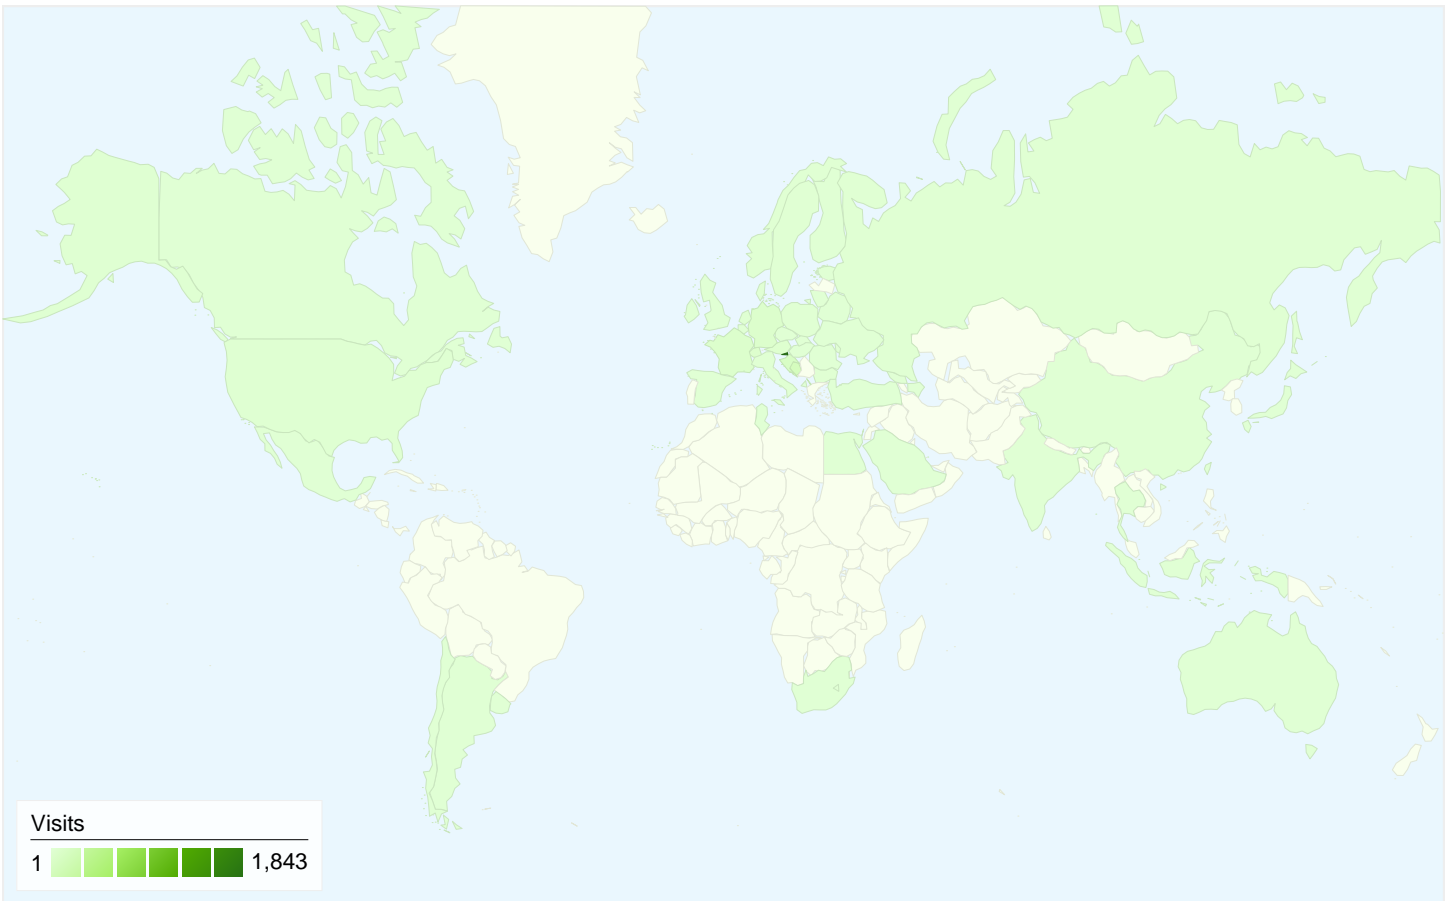

**Visitors**  
**2,465**

**Map Overlay world**

**Traffic Sources Overview**

- **Referring Sites**  
1,638.00 (59.65%)
- **Search Engines**  
731.00 (26.62%)
- **Direct Traffic**  
377.00 (13.73%)

**Content Overview**

## 2,465 people visited this site

2,746 Visits

2,465 Absolute Unique Visitors

6,401 Pageviews

2.33 Average Pageviews

00:01:43 Time on Site

67.04% Bounce Rate

80.01% New Visits

All traffic sources sent a total of 2,746 visits

-  13.73% Direct Traffic
-  59.65% Referring Sites
-  26.62% Search Engines

- **Referring Sites**  
1,638.00 (59.65%)
- **Search Engines**  
731.00 (26.62%)
- **Direct Traffic**  
377.00 (13.73%)

**2,746 visits came from 58 countries/territories**

Site Usage

Visits	Pages/Visit	Avg. Time on Site	% New Visits	Bounce Rate	
<b>2,746</b> % of Site Total: 100.00%	<b>2.33</b> Site Avg: 2.33 (0.00%)	<b>00:01:43</b> Site Avg: 00:01:43 (0.00%)	<b>80.01%</b> Site Avg: 80.01% (0.00%)	<b>67.04%</b> Site Avg: 67.04% (0.00%)	
Country/Territory	Visits	Pages/Visit	Avg. Time on Site	% New Visits	Bounce Rate
Slovenia	<b>1,843</b>	2.23	00:01:25	82.42%	67.82%
Serbia	<b>222</b>	2.49	00:02:29	77.03%	60.36%
Bosnia and Herzegovina	<b>121</b>	3.14	00:03:02	71.07%	68.60%
Croatia	<b>85</b>	2.36	00:01:58	75.29%	60.00%
Macedonia	<b>83</b>	3.07	00:02:51	69.88%	69.88%
Montenegro	<b>53</b>	2.30	00:02:43	50.94%	67.92%
Germany	<b>48</b>	1.85	00:00:30	85.42%	60.42%
France	<b>45</b>	1.31	00:00:22	91.11%	86.67%
Switzerland	<b>41</b>	2.95	00:02:27	60.98%	56.10%
Austria	<b>29</b>	4.28	00:04:04	65.52%	58.62%