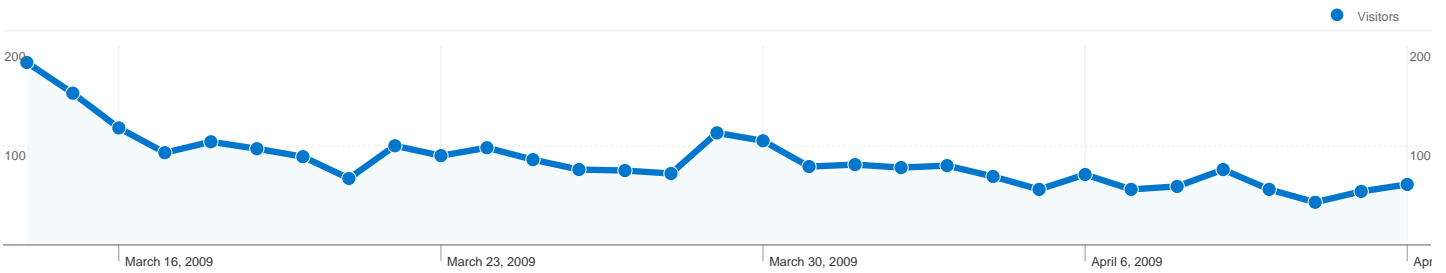

**Site Usage**

**2,746** Visits

**67.04%** Bounce Rate

**6,401** Pageviews

**00:01:43** Avg. Time on Site

**2.33** Pages/Visit

**80.01%** % New Visits

**Visitors Overview**

**Visitors**  
**2,465**

**Map Overlay world**

**Traffic Sources Overview**

- **Referring Sites**  
1,638.00 (59.65%)
- **Search Engines**  
731.00 (26.62%)
- **Direct Traffic**  
377.00 (13.73%)

**Content Overview**

## 2,465 people visited this site

2,746 Visits

2,465 Absolute Unique Visitors

6,401 Pageviews

2.33 Average Pageviews

00:01:43 Time on Site

67.04% Bounce Rate

80.01% New Visits

Pages on this site were viewed a total of 6,401 times

6,401 Pageviews

5,113 Unique Views

67.04% Bounce Rate