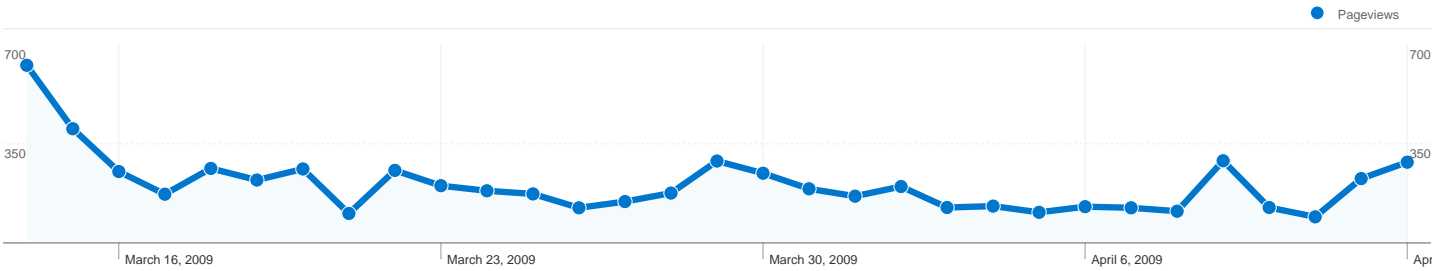

## 2,465 people visited this site

2,746 Visits

2,465 Absolute Unique Visitors

6,401 Pageviews

2.33 Average Pageviews

00:01:43 Time on Site

67.04% Bounce Rate

80.01% New Visits

## Top Traffic Sources

Sources	Visits	% visits	Keywords	Visits	% visits
najdi (organic)	643	23.42%	toyota iq	22	3.01%
images.google.si (referral)	585	21.30%	kazni za prehitro vožnjo	21	2.87%
manemoj.com (referral)	382	13.91%	dmv	19	2.60%
(direct) ((none))	377	13.73%	ford focus rs	19	2.60%
images.google.com (referral)	111	4.04%	avtoodpad	17	2.33%

**2,746 visits came from 58 countries/territories**

Site Usage

Visits	Pages/Visit	Avg. Time on Site	% New Visits	Bounce Rate	
<b>2,746</b> % of Site Total: 100.00%	<b>2.33</b> Site Avg: 2.33 (0.00%)	<b>00:01:43</b> Site Avg: 00:01:43 (0.00%)	<b>80.01%</b> Site Avg: 80.01% (0.00%)	<b>67.04%</b> Site Avg: 67.04% (0.00%)	
Country/Territory	Visits	Pages/Visit	Avg. Time on Site	% New Visits	Bounce Rate
Slovenia	<b>1,843</b>	2.23	00:01:25	82.42%	67.82%
Serbia	<b>222</b>	2.49	00:02:29	77.03%	60.36%
Bosnia and Herzegovina	<b>121</b>	3.14	00:03:02	71.07%	68.60%
Croatia	<b>85</b>	2.36	00:01:58	75.29%	60.00%
Macedonia	<b>83</b>	3.07	00:02:51	69.88%	69.88%
Montenegro	<b>53</b>	2.30	00:02:43	50.94%	67.92%
Germany	<b>48</b>	1.85	00:00:30	85.42%	60.42%
France	<b>45</b>	1.31	00:00:22	91.11%	86.67%
Switzerland	<b>41</b>	2.95	00:02:27	60.98%	56.10%
Austria	<b>29</b>	4.28	00:04:04	65.52%	58.62%

Pages on this site were viewed a total of 6,401 times

6,401 Pageviews

5,113 Unique Views

67.04% Bounce Rate