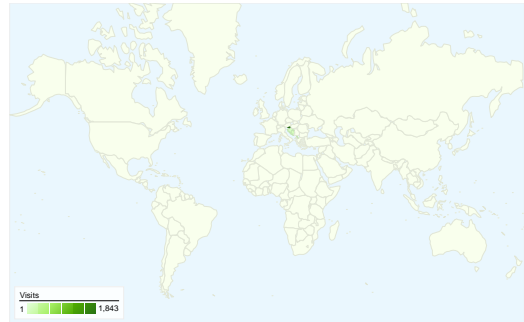

**Site Usage**

**2,746** Visits

**67.04%** Bounce Rate

**6,401** Pageviews

**00:01:43** Avg. Time on Site

**2.33** Pages/Visit

**80.01%** % New Visits

**Visitors Overview**

**Visitors**  
**2,465**

**Map Overlay world**

**Traffic Sources Overview**

- **Referring Sites**  
1,638.00 (59.65%)
- **Search Engines**  
731.00 (26.62%)
- **Direct Traffic**  
377.00 (13.73%)

**Content Overview**

All traffic sources sent a total of 2,746 visits

-  13.73% Direct Traffic
-  59.65% Referring Sites
-  26.62% Search Engines

- **Referring Sites**  
1,638.00 (59.65%)
- **Search Engines**  
731.00 (26.62%)
- **Direct Traffic**  
377.00 (13.73%)

**2,746 visits came from 58 countries/territories**

Site Usage

Visits	Pages/Visit	Avg. Time on Site	% New Visits	Bounce Rate	
<b>2,746</b> % of Site Total: 100.00%	<b>2.33</b> Site Avg: 2.33 (0.00%)	<b>00:01:43</b> Site Avg: 00:01:43 (0.00%)	<b>80.01%</b> Site Avg: 80.01% (0.00%)	<b>67.04%</b> Site Avg: 67.04% (0.00%)	
Country/Territory	Visits	Pages/Visit	Avg. Time on Site	% New Visits	Bounce Rate
Slovenia	<b>1,843</b>	2.23	00:01:25	82.42%	67.82%
Serbia	<b>222</b>	2.49	00:02:29	77.03%	60.36%
Bosnia and Herzegovina	<b>121</b>	3.14	00:03:02	71.07%	68.60%
Croatia	<b>85</b>	2.36	00:01:58	75.29%	60.00%
Macedonia	<b>83</b>	3.07	00:02:51	69.88%	69.88%
Montenegro	<b>53</b>	2.30	00:02:43	50.94%	67.92%
Germany	<b>48</b>	1.85	00:00:30	85.42%	60.42%
France	<b>45</b>	1.31	00:00:22	91.11%	86.67%
Switzerland	<b>41</b>	2.95	00:02:27	60.98%	56.10%
Austria	<b>29</b>	4.28	00:04:04	65.52%	58.62%