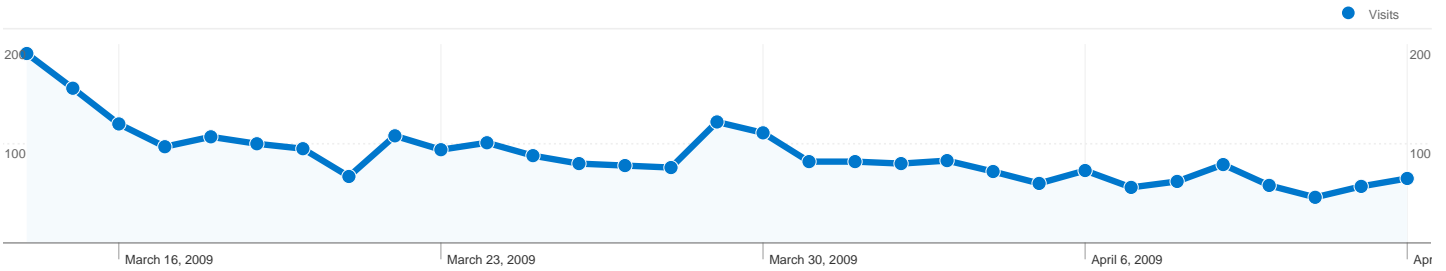

All traffic sources sent a total of 2,746 visits

- 13.73% Direct Traffic
- 59.65% Referring Sites
- 26.62% Search Engines

- **Referring Sites**
  1,638.00 (59.65%)
- **Search Engines**
  731.00 (26.62%)
- **Direct Traffic**
  377.00 (13.73%)

Top Traffic Sources

Sources	Visits	% visits	Keywords	Visits	% visits
najdi (organic)	643	23.42%	toyota iq	22	3.01%
images.google.si (referral)	585	21.30%	kazni za prehitro vožnjo	21	2.87%
manemoj.com (referral)	382	13.91%	dmv	19	2.60%
(direct) ((none))	377	13.73%	ford focus rs	19	2.60%
images.google.com (referral)	111	4.04%	avtoodpad	17	2.33%