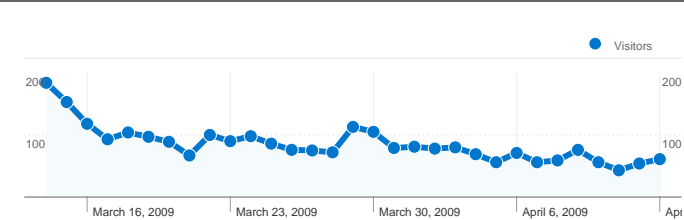

**Site Usage**

**2,746** Visits

**67.04%** Bounce Rate

**6,401** Pageviews

**00:01:43** Avg. Time on Site

**2.33** Pages/Visit

**80.01%** % New Visits

**Visitors Overview**

## 2,465 people visited this site

2,746 Visits

2,465 Absolute Unique Visitors

6,401 Pageviews

2.33 Average Pageviews

00:01:43 Time on Site

67.04% Bounce Rate

80.01% New Visits

Pages on this site were viewed a total of 6,401 times

6,401 Pageviews

5,113 Unique Views

67.04% Bounce Rate