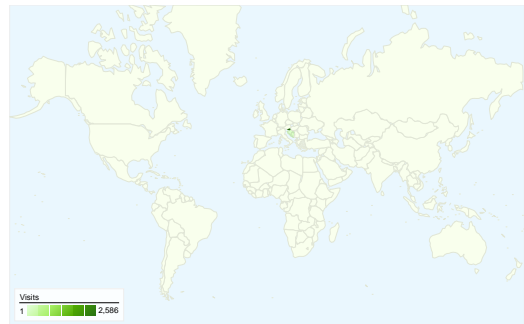

**Visitors**  
**2,825**

**Map Overlay world**

**Traffic Sources Overview**

- **Search Engines**  
2,032.00 (60.64%)
- **Referring Sites**  
948.00 (28.29%)
- **Direct Traffic**  
371.00 (11.07%)

**Content Overview**

All traffic sources sent a total of 3,351 visits

11.07% Direct Traffic

28.29% Referring Sites

60.64% Search Engines

- Search Engines  
2,032.00 (60.64%)
- Referring Sites  
948.00 (28.29%)
- Direct Traffic  
371.00 (11.07%)

## Top Traffic Sources

Sources	Visits	% visits	Keywords	Visits	% visits
google (organic)	1,523	45.45%	skrita kamera	53	2.61%
najdi (organic)	483	14.41%	minimundus	41	2.02%
manemoj.com (referral)	436	13.01%	kanarski otoki	35	1.72%
(direct) ((none))	371	11.07%	trgovina z živalmi	32	1.57%
zdravstvena.info (referral)	93	2.78%	mailzabava	30	1.48%

### 3,351 visits came from 40 countries/territories

Site Usage

Visits	Pages/Visit	Avg. Time on Site	% New Visits	Bounce Rate	
<b>3,351</b> % of Site Total: 100.00%	<b>4.21</b> Site Avg: 4.21 (0.00%)	<b>00:01:58</b> Site Avg: 00:01:58 (0.00%)	<b>75.11%</b> Site Avg: 75.02% (0.12%)	<b>0.93%</b> Site Avg: 0.93% (0.00%)	
Country/Territory	Visits	Pages/Visit	Avg. Time on Site	% New Visits	Bounce Rate
Slovenia	2,586	4.39	00:01:41	77.18%	0.85%
Serbia	277	3.28	00:02:37	66.06%	0.72%
Bosnia and Herzegovina	126	2.86	00:01:53	64.29%	0.79%
Croatia	85	5.39	00:02:01	80.00%	2.35%
Montenegro	69	5.01	00:02:46	50.72%	0.00%
United States	27	2.96	00:23:58	77.78%	0.00%
Macedonia	27	4.00	00:02:52	77.78%	0.00%
Austria	26	2.92	00:01:33	65.38%	0.00%
Switzerland	24	4.17	00:00:27	54.17%	4.17%
Germany	22	4.73	00:03:52	81.82%	0.00%