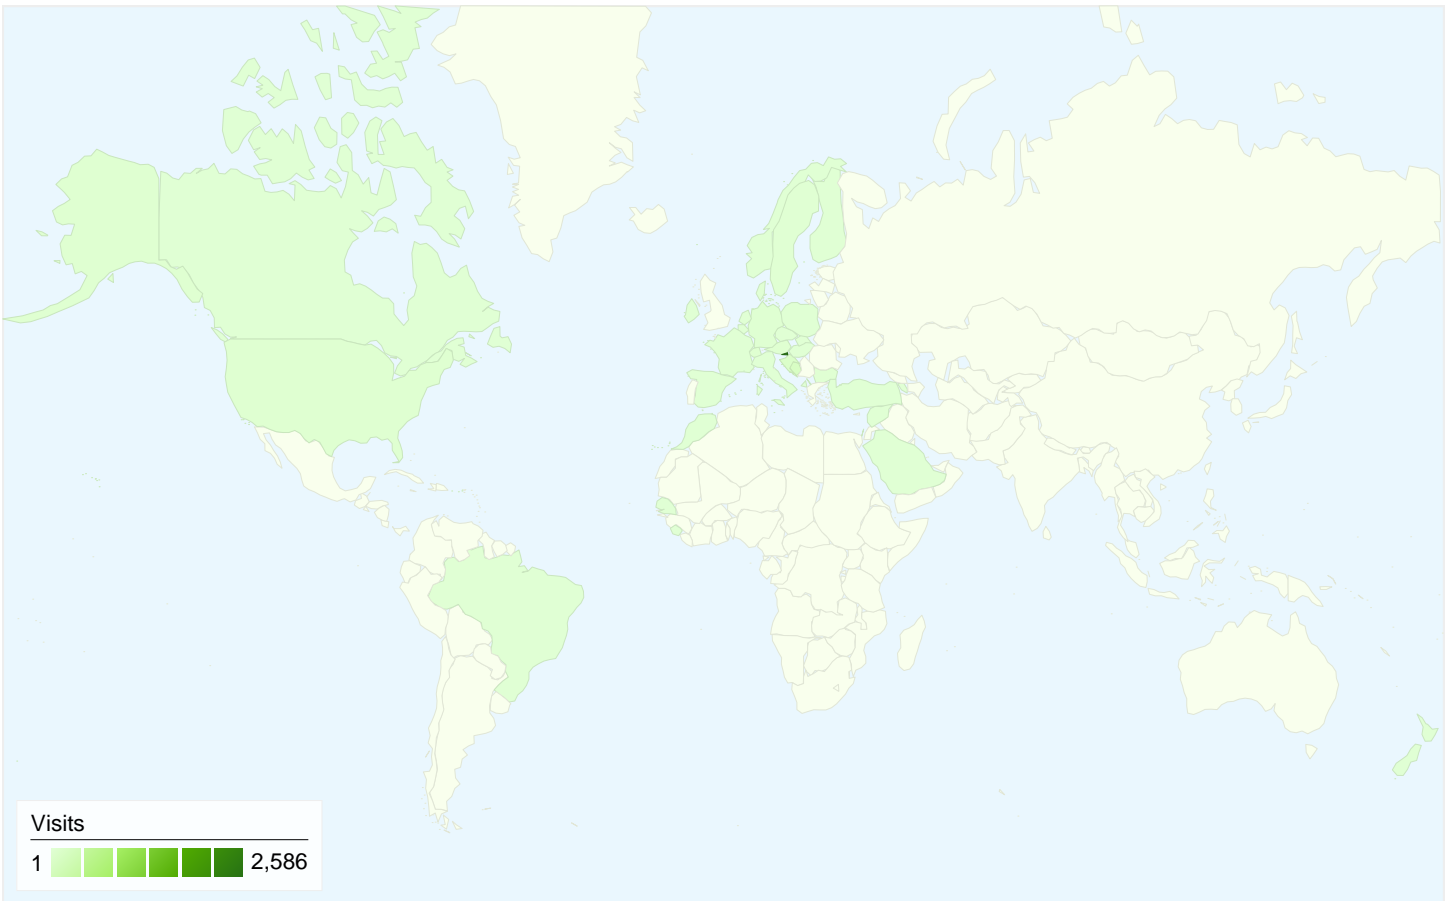

**Visitors**  
**2,825**

**Map Overlay world**

**Traffic Sources Overview**

- **Search Engines**  
2,032.00 (60.64%)
- **Referring Sites**  
948.00 (28.29%)
- **Direct Traffic**  
371.00 (11.07%)

**Content Overview**

All traffic sources sent a total of 3,351 visits

11.07% Direct Traffic

28.29% Referring Sites

60.64% Search Engines

- Search Engines  
2,032.00 (60.64%)
- Referring Sites  
948.00 (28.29%)
- Direct Traffic  
371.00 (11.07%)

## Top Traffic Sources

Sources	Visits	% visits	Keywords	Visits	% visits
google (organic)	1,523	45.45%	skrita kamera	53	2.61%
najdi (organic)	483	14.41%	minimundus	41	2.02%
manemoj.com (referral)	436	13.01%	kanarski otoki	35	1.72%
(direct) ((none))	371	11.07%	trgovina z živalmi	32	1.57%
zdravstvena.info (referral)	93	2.78%	mailzabava	30	1.48%

### 3,351 visits came from 40 countries/territories

Site Usage

Visits	Pages/Visit	Avg. Time on Site	% New Visits	Bounce Rate	
<b>3,351</b> % of Site Total: 100.00%	<b>4.21</b> Site Avg: 4.21 (0.00%)	<b>00:01:58</b> Site Avg: 00:01:58 (0.00%)	<b>75.11%</b> Site Avg: 75.02% (0.12%)	<b>0.93%</b> Site Avg: 0.93% (0.00%)	
Country/Territory	Visits	Pages/Visit	Avg. Time on Site	% New Visits	Bounce Rate
Slovenia	2,586	4.39	00:01:41	77.18%	0.85%
Serbia	277	3.28	00:02:37	66.06%	0.72%
Bosnia and Herzegovina	126	2.86	00:01:53	64.29%	0.79%
Croatia	85	5.39	00:02:01	80.00%	2.35%
Montenegro	69	5.01	00:02:46	50.72%	0.00%
United States	27	2.96	00:23:58	77.78%	0.00%
Macedonia	27	4.00	00:02:52	77.78%	0.00%
Austria	26	2.92	00:01:33	65.38%	0.00%
Switzerland	24	4.17	00:00:27	54.17%	4.17%
Germany	22	4.73	00:03:52	81.82%	0.00%