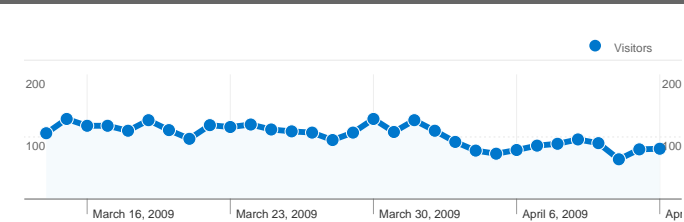

**Site Usage**

**3,351** Visits

**0.93%** Bounce Rate

**14,121** Pageviews

**00:01:58** Avg. Time on Site

**4.21** Pages/Visit

**75.02%** % New Visits

**Visitors Overview**

## 2,825 people visited this site

3,351 Visits

2,825 Absolute Unique Visitors

14,121 Pageviews

4.21 Average Pageviews

00:01:58 Time on Site

0.93% Bounce Rate

75.02% New Visits

### 3,351 visits came from 40 countries/territories

Site Usage

Visits	Pages/Visit	Avg. Time on Site	% New Visits	Bounce Rate	
<b>3,351</b> % of Site Total: 100.00%	<b>4.21</b> Site Avg: 4.21 (0.00%)	<b>00:01:58</b> Site Avg: 00:01:58 (0.00%)	<b>75.11%</b> Site Avg: 75.02% (0.12%)	<b>0.93%</b> Site Avg: 0.93% (0.00%)	
Country/Territory	Visits	Pages/Visit	Avg. Time on Site	% New Visits	Bounce Rate
Slovenia	2,586	4.39	00:01:41	77.18%	0.85%
Serbia	277	3.28	00:02:37	66.06%	0.72%
Bosnia and Herzegovina	126	2.86	00:01:53	64.29%	0.79%
Croatia	85	5.39	00:02:01	80.00%	2.35%
Montenegro	69	5.01	00:02:46	50.72%	0.00%
United States	27	2.96	00:23:58	77.78%	0.00%
Macedonia	27	4.00	00:02:52	77.78%	0.00%
Austria	26	2.92	00:01:33	65.38%	0.00%
Switzerland	24	4.17	00:00:27	54.17%	4.17%
Germany	22	4.73	00:03:52	81.82%	0.00%

**Pages on this site were viewed a total of 14,121 times**

 **14,121 Pageviews**

 **10,921 Unique Views**

 **0.93% Bounce Rate**