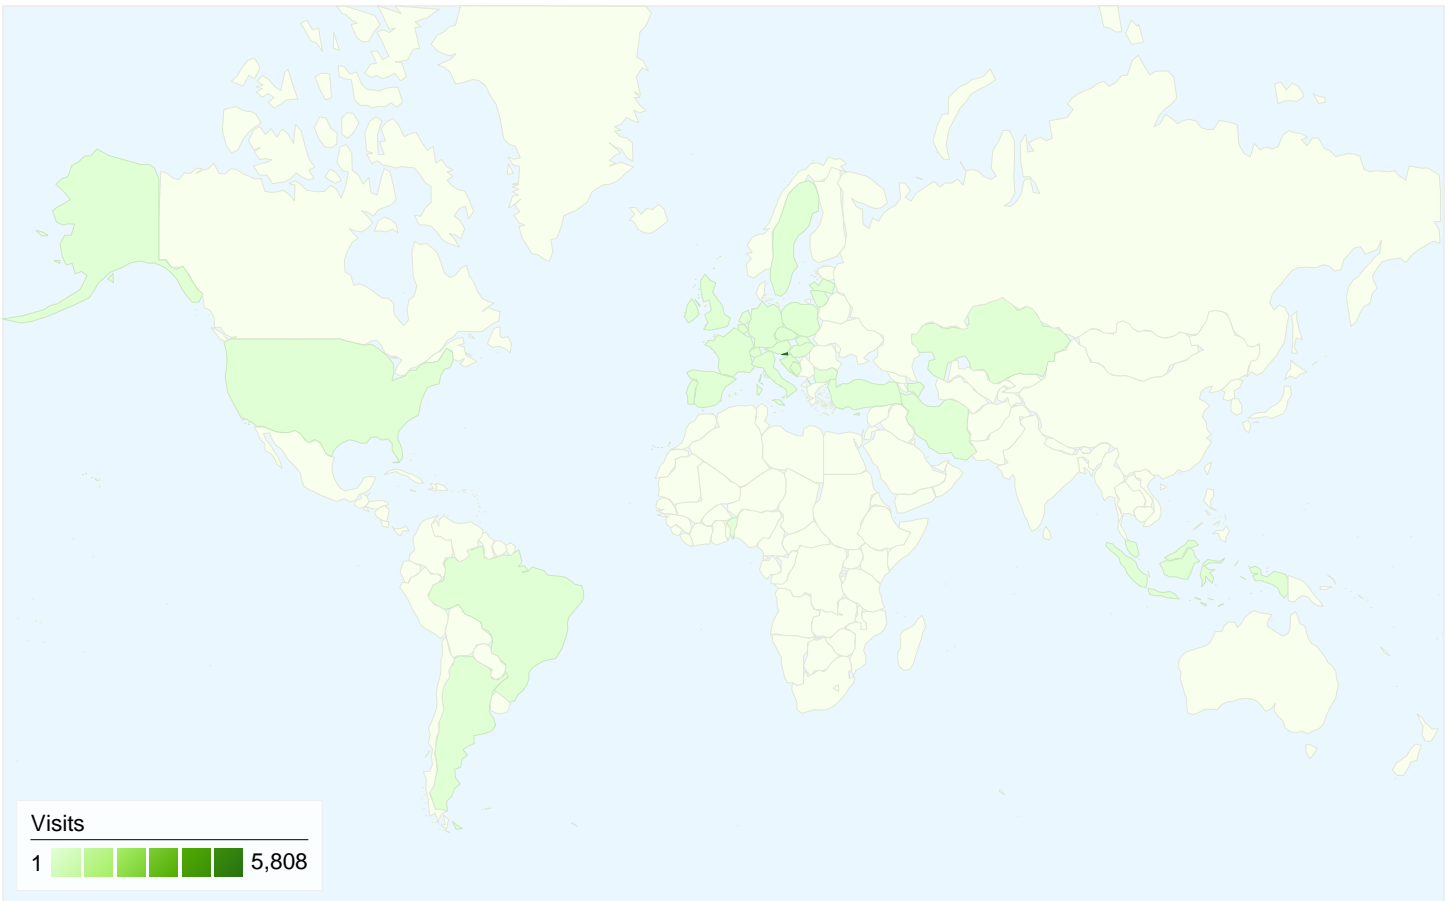

Visitors
5,319

Map Overlay world

Traffic Sources Overview

- **Search Engines**
5,135.00 (82.33%)
- **Referring Sites**
894.00 (14.33%)
- **Direct Traffic**
208.00 (3.33%)

Content Overview

| Pages | Pageviews | % Pageviews |
|----------------------------------|-----------|-------------|
| /video/ | 1,153 | 6.30% |
| /video/category/ginekologija-in- | 594 | 3.25% |
| /video/category/clovesko-telo/ | 421 | 2.30% |
| /video/prod-video/ | 388 | 2.12% |
| /video/tag/clovesko-telo/ | 317 | 1.73% |

5,319 people visited this site

6,237 Visits

5,319 Absolute Unique Visitors

18,293 Pageviews

2.93 Average Pageviews

00:02:26 Time on Site

58.07% Bounce Rate

72.44% New Visits

All traffic sources sent a total of 6,237 visits

 3.33% Direct Traffic

 14.33% Referring Sites

 82.33% Search Engines

- **Search Engines**
5,135.00 (82.33%)
- **Referring Sites**
894.00 (14.33%)
- **Direct Traffic**
208.00 (3.33%)

6,237 visits came from 38 countries/territories

Site Usage

| Visits | Pages/Visit | Avg. Time on Site | % New Visits | Bounce Rate | |
|---|--|--|--|--|-------------|
| 6,237 % of Site Total: 100.00% | 2.93 Site Avg: 2.93 (0.00%) | 00:02:26 Site Avg: 00:02:26 (0.00%) | 72.50% Site Avg: 72.44% (0.09%) | 58.07% Site Avg: 58.07% (0.00%) | |
| Country/Territory | Visits | Pages/Visit | Avg. Time on Site | % New Visits | Bounce Rate |
| Slovenia | 5,808 | 2.97 | 00:02:28 | 71.49% | 57.71% |
| Serbia | 117 | 2.15 | 00:01:52 | 88.03% | 61.54% |
| Croatia | 93 | 2.48 | 00:01:59 | 80.65% | 63.44% |
| Bosnia and Herzegovina | 57 | 2.02 | 00:02:06 | 84.21% | 68.42% |
| Macedonia | 29 | 3.48 | 00:03:35 | 79.31% | 55.17% |
| Lithuania | 15 | 2.07 | 00:02:03 | 93.33% | 73.33% |
| Germany | 15 | 3.73 | 00:04:39 | 86.67% | 53.33% |
| France | 12 | 1.83 | 00:00:31 | 100.00% | 75.00% |
| Austria | 11 | 5.82 | 00:03:45 | 81.82% | 36.36% |
| Switzerland | 9 | 2.78 | 00:00:39 | 88.89% | 66.67% |