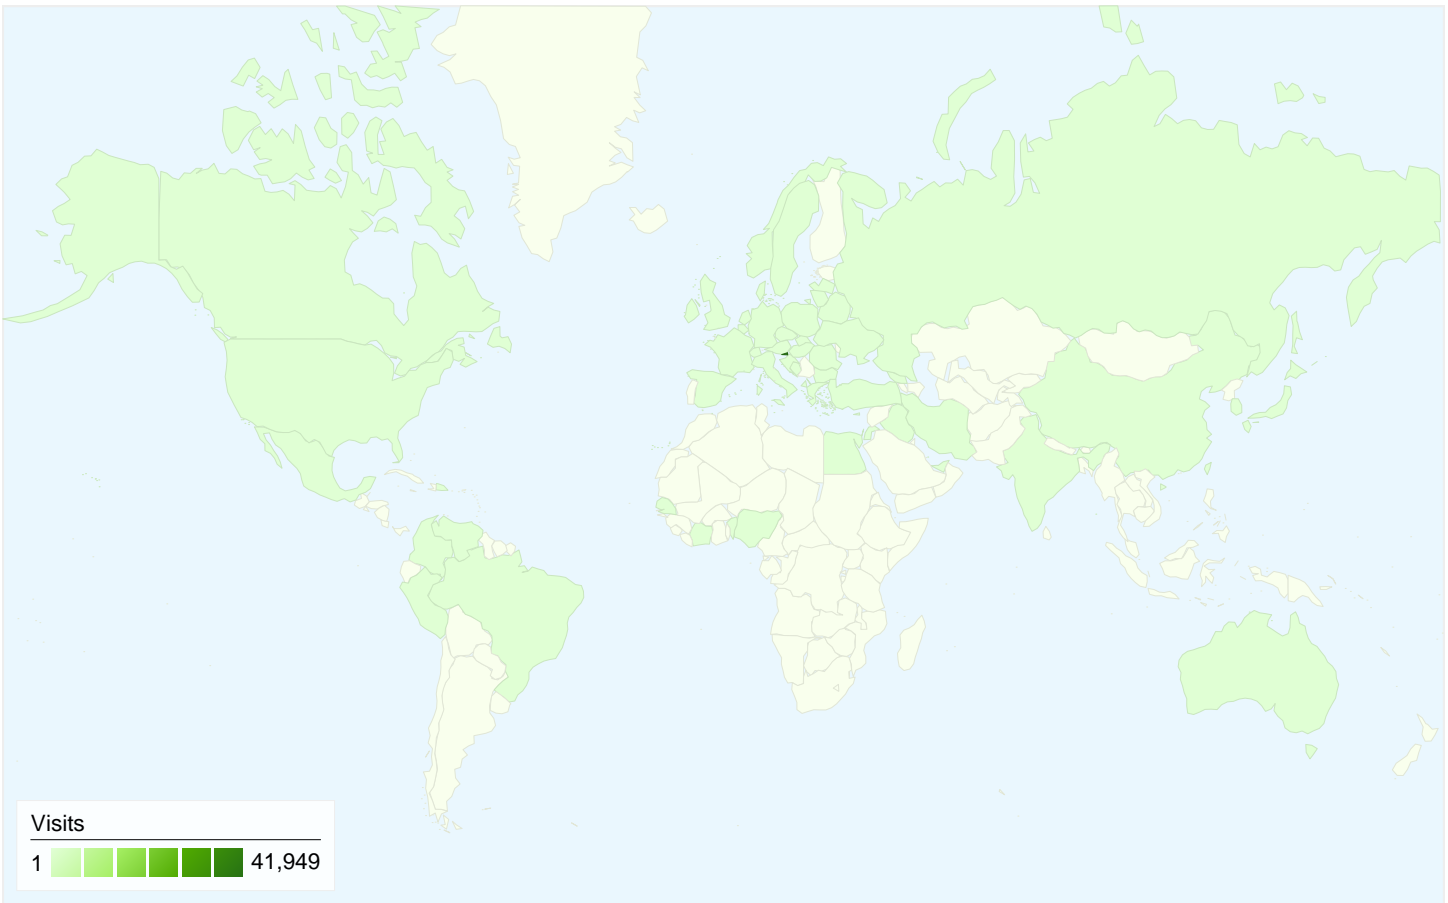

Visitors
36,067

Map Overlay world

Traffic Sources Overview

- **Search Engines**
41,764.00 (96.21%)
- **Referring Sites**
1,154.00 (2.66%)
- **Direct Traffic**
489.00 (1.13%)

Content Overview

Pages	Pageviews	% Pageviews
/	2,450	2.53%
/upcoming.php	503	0.52%
/story.php?title=Porod_video	414	0.43%
/story.php?title=MEDUR__zase	346	0.36%
/story.php?title=Register_zdravi	306	0.32%

36,067 people visited this site

43,407 Visits

36,067 Absolute Unique Visitors

96,769 Pageviews

2.23 Average Pageviews

00:01:28 Time on Site

55.65% Bounce Rate

62.95% New Visits

All traffic sources sent a total of 43,407 visits

 1.13% Direct Traffic

 2.66% Referring Sites

 96.21% Search Engines

- **Search Engines**
41,764.00 (96.21%)
- **Referring Sites**
1,154.00 (2.66%)
- **Direct Traffic**
489.00 (1.13%)

43,407 visits came from 61 countries/territories

Site Usage

Visits	Pages/Visit	Avg. Time on Site	% New Visits	Bounce Rate	
43,407 % of Site Total: 100.00%	2.23 Site Avg: 2.23 (0.00%)	00:01:28 Site Avg: 00:01:28 (0.00%)	62.99% Site Avg: 62.95% (0.06%)	55.65% Site Avg: 55.65% (0.00%)	
Country/Territory	Visits	Pages/Visit	Avg. Time on Site	% New Visits	Bounce Rate
Slovenia	41,949	2.24	00:01:29	62.29%	55.32%
Serbia	273	1.55	00:00:56	91.58%	73.99%
Croatia	179	2.11	00:01:06	86.03%	60.89%
Germany	98	2.12	00:01:29	79.59%	54.08%
Macedonia	97	1.95	00:01:05	94.85%	69.07%
Bosnia and Herzegovina	89	1.74	00:01:14	93.26%	74.16%
Austria	77	2.00	00:01:33	71.43%	59.74%
Italy	72	2.25	00:01:18	86.11%	55.56%
France	69	1.87	00:01:43	71.01%	62.32%
United Kingdom	69	1.61	00:00:44	66.67%	69.57%