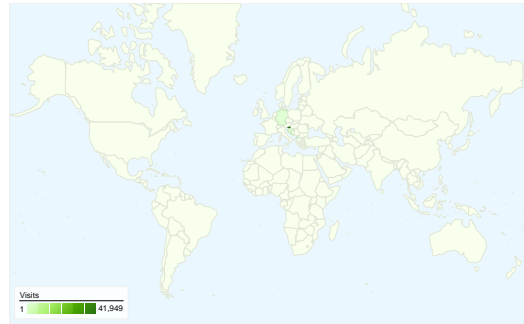

Visitors
36,067

Map Overlay world

Traffic Sources Overview

- **Search Engines**
41,764.00 (96.21%)
- **Referring Sites**
1,154.00 (2.66%)
- **Direct Traffic**
489.00 (1.13%)

Content Overview

Pages	Pageviews	% Pageviews
/	2,450	2.53%
/upcoming.php	503	0.52%
/story.php?title=Porod_video	414	0.43%
/story.php?title=MEDUR__zase	346	0.36%
/story.php?title=Register_zdravi	306	0.32%

36,067 people visited this site

43,407 Visits

36,067 Absolute Unique Visitors

96,769 Pageviews

2.23 Average Pageviews

00:01:28 Time on Site

55.65% Bounce Rate

62.95% New Visits

All traffic sources sent a total of 43,407 visits

 1.13% Direct Traffic

 2.66% Referring Sites

 96.21% Search Engines

- **Search Engines**
41,764.00 (96.21%)
- **Referring Sites**
1,154.00 (2.66%)
- **Direct Traffic**
489.00 (1.13%)

43,407 visits came from 61 countries/territories

Site Usage

Visits	Pages/Visit	Avg. Time on Site	% New Visits	Bounce Rate	
43,407 % of Site Total: 100.00%	2.23 Site Avg: 2.23 (0.00%)	00:01:28 Site Avg: 00:01:28 (0.00%)	62.99% Site Avg: 62.95% (0.06%)	55.65% Site Avg: 55.65% (0.00%)	
Country/Territory	Visits	Pages/Visit	Avg. Time on Site	% New Visits	Bounce Rate
Slovenia	41,949	2.24	00:01:29	62.29%	55.32%
Serbia	273	1.55	00:00:56	91.58%	73.99%
Croatia	179	2.11	00:01:06	86.03%	60.89%
Germany	98	2.12	00:01:29	79.59%	54.08%
Macedonia	97	1.95	00:01:05	94.85%	69.07%
Bosnia and Herzegovina	89	1.74	00:01:14	93.26%	74.16%
Austria	77	2.00	00:01:33	71.43%	59.74%
Italy	72	2.25	00:01:18	86.11%	55.56%
France	69	1.87	00:01:43	71.01%	62.32%
United Kingdom	69	1.61	00:00:44	66.67%	69.57%