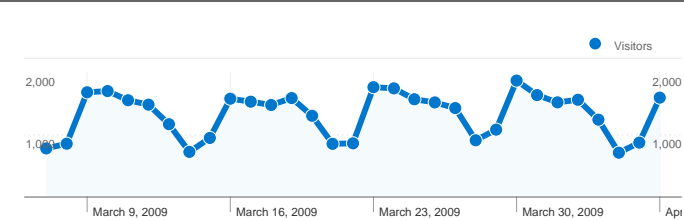

Site Usage

43,407 Visits

55.65% Bounce Rate

96,769 Pageviews

00:01:28 Avg. Time on Site

2.23 Pages/Visit

62.95% % New Visits

Visitors Overview

36,067 people visited this site

43,407 Visits

36,067 Absolute Unique Visitors

96,769 Pageviews

2.23 Average Pageviews

00:01:28 Time on Site

55.65% Bounce Rate

62.95% New Visits

43,407 visits came from 61 countries/territories

Site Usage

Visits	Pages/Visit	Avg. Time on Site	% New Visits	Bounce Rate	
43,407 % of Site Total: 100.00%	2.23 Site Avg: 2.23 (0.00%)	00:01:28 Site Avg: 00:01:28 (0.00%)	62.99% Site Avg: 62.95% (0.06%)	55.65% Site Avg: 55.65% (0.00%)	
Country/Territory	Visits	Pages/Visit	Avg. Time on Site	% New Visits	Bounce Rate
Slovenia	41,949	2.24	00:01:29	62.29%	55.32%
Serbia	273	1.55	00:00:56	91.58%	73.99%
Croatia	179	2.11	00:01:06	86.03%	60.89%
Germany	98	2.12	00:01:29	79.59%	54.08%
Macedonia	97	1.95	00:01:05	94.85%	69.07%
Bosnia and Herzegovina	89	1.74	00:01:14	93.26%	74.16%
Austria	77	2.00	00:01:33	71.43%	59.74%
Italy	72	2.25	00:01:18	86.11%	55.56%
France	69	1.87	00:01:43	71.01%	62.32%
United Kingdom	69	1.61	00:00:44	66.67%	69.57%

Pages on this site were viewed a total of 96,769 times

 **96,769** Pageviews

 **70,770** Unique Views

 **55.65%** Bounce Rate

Top Content

Pages	Pageviews	% Pageviews
/	2,450	2.53%
/upcoming.php	503	0.52%
/story.php?title=Porod_video	414	0.43%
/story.php?title=MEDUR__zasebna_urolosaronka_ambulanta	346	0.36%
/story.php?title=Register_zdravil_v_republiki_Sloveniji	306	0.32%