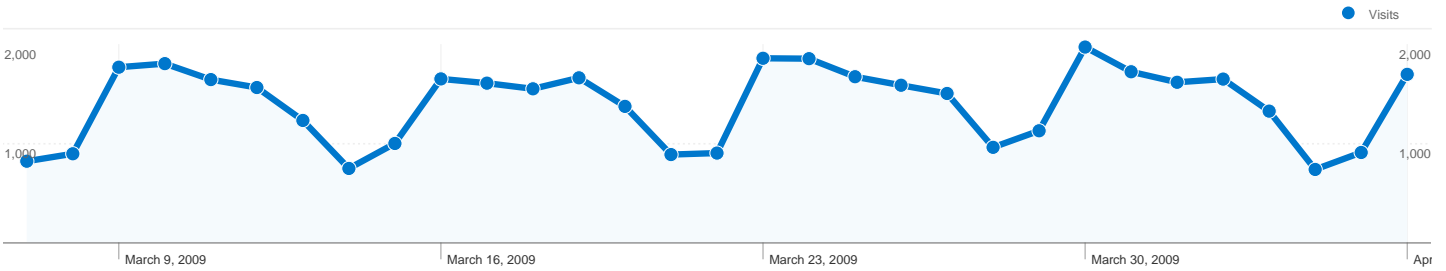

All traffic sources sent a total of 43,407 visits

1.13% Direct Traffic

2.66% Referring Sites

96.21% Search Engines

- **Search Engines**
  41,764.00 (96.21%)
- **Referring Sites**
  1,154.00 (2.66%)
- **Direct Traffic**
  489.00 (1.13%)

Top Traffic Sources

Sources	Visits	% visits	Keywords	Visits	% visits
google (organic)	23,903	55.07%	čemaž	186	0.45%
najdi (organic)	17,706	40.79%	porod	176	0.42%
(direct) ((none))	489	1.13%	register zdravil	163	0.39%
zdravstvena.info (referral)	261	0.60%	ločevalna dieta	162	0.39%
blic.si (referral)	196	0.45%	porodnišnica ljubljana	144	0.34%