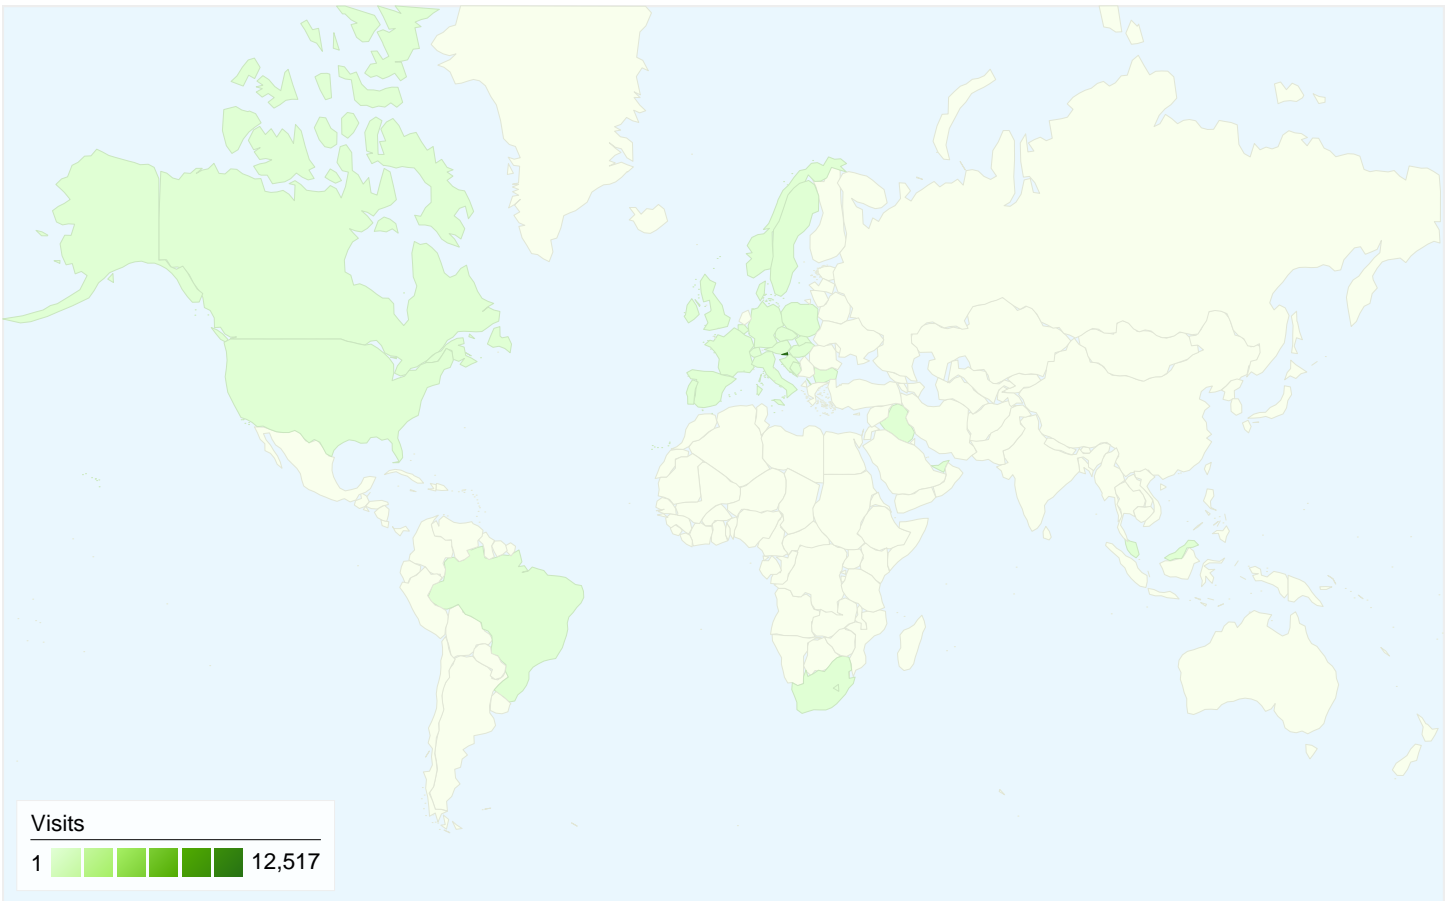

Visitors
11,081

Map Overlay world

Traffic Sources Overview

- **Search Engines**
11,430.00 (89.21%)
- **Referring Sites**
1,056.00 (8.24%)
- **Direct Traffic**
327.00 (2.55%)

Content Overview

Pages	Pageviews	% Pageviews
/kclj-poliklinika-ljubljana/	1,778	7.13%
/porodnisnica-ljubljana/	1,629	6.53%
/	1,518	6.09%
/tag/dermatoloska-klinika-	1,156	4.64%
/infekcijska-klinika-oz-klinika-	827	3.32%

All traffic sources sent a total of 12,813 visits

 2.55% Direct Traffic

 8.24% Referring Sites

 89.21% Search Engines

- Search Engines
11,430.00 (89.21%)
- Referring Sites
1,056.00 (8.24%)
- Direct Traffic
327.00 (2.55%)

Top Traffic Sources

Sources	Visits	% visits	Keywords	Visits	% visits
google (organic)	8,896	69.43%	porodnišnica ljubljana	1,056	9.24%
najdi (organic)	2,483	19.38%	poliklinika	899	7.87%
odmevi.zdravstvena.info	654	5.10%	dermatološka klinika	534	4.67%
(direct) ((none))	327	2.55%	infekcijska klinika	474	4.15%
zdravstvena.info (referral)	156	1.22%	očesna klinika	382	3.34%

12,813 visits came from 33 countries/territories

Site Usage

Visits	Pages/Visit	Avg. Time on Site	% New Visits	Bounce Rate	
12,813 % of Site Total: 100.00%	1.95 Site Avg: 1.95 (0.00%)	00:01:19 Site Avg: 00:01:19 (0.00%)	73.06% Site Avg: 73.04% (0.03%)	61.41% Site Avg: 61.41% (0.00%)	
Country/Territory	Visits	Pages/Visit	Avg. Time on Site	% New Visits	Bounce Rate
Slovenia	12,517	1.94	00:01:19	73.00%	61.44%
Croatia	53	2.66	00:02:21	81.13%	52.83%
Germany	31	2.06	00:01:41	67.74%	58.06%
United Kingdom	30	1.73	00:00:52	86.67%	53.33%
Switzerland	20	2.35	00:01:33	65.00%	60.00%
Serbia	20	3.85	00:02:22	85.00%	50.00%
Austria	17	1.53	00:01:15	64.71%	76.47%
United States	16	1.06	00:00:04	68.75%	93.75%
France	15	1.33	00:00:11	80.00%	73.33%
Belgium	13	1.38	00:00:12	46.15%	69.23%