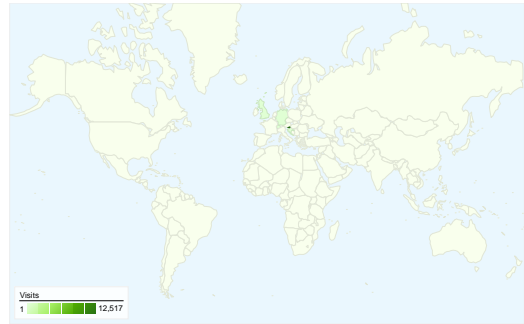

Site Usage

12,813 Visits

61.41% Bounce Rate

24,931 Pageviews

00:01:19 Avg. Time on Site

1.95 Pages/Visit

73.04% % New Visits

Visitors Overview

Visitors
11,081

Map Overlay world

Traffic Sources Overview

- **Search Engines**
11,430.00 (89.21%)
- **Referring Sites**
1,056.00 (8.24%)
- **Direct Traffic**
327.00 (2.55%)

Content Overview

Pages	Pageviews	% Pageviews
/kclj-poliklinika-ljubljana/	1,778	7.13%
/porodnisnica-ljubljana/	1,629	6.53%
/	1,518	6.09%
/tag/dermatoloska-klinika-	1,156	4.64%
/infekcijska-klinika-oz-klinika-	827	3.32%

All traffic sources sent a total of 12,813 visits

 2.55% Direct Traffic

 8.24% Referring Sites

 89.21% Search Engines

- Search Engines
11,430.00 (89.21%)
- Referring Sites
1,056.00 (8.24%)
- Direct Traffic
327.00 (2.55%)

12,813 visits came from 33 countries/territories

Site Usage

Visits	Pages/Visit	Avg. Time on Site	% New Visits	Bounce Rate	
12,813 % of Site Total: 100.00%	1.95 Site Avg: 1.95 (0.00%)	00:01:19 Site Avg: 00:01:19 (0.00%)	73.06% Site Avg: 73.04% (0.03%)	61.41% Site Avg: 61.41% (0.00%)	
Country/Territory	Visits	Pages/Visit	Avg. Time on Site	% New Visits	Bounce Rate
Slovenia	12,517	1.94	00:01:19	73.00%	61.44%
Croatia	53	2.66	00:02:21	81.13%	52.83%
Germany	31	2.06	00:01:41	67.74%	58.06%
United Kingdom	30	1.73	00:00:52	86.67%	53.33%
Switzerland	20	2.35	00:01:33	65.00%	60.00%
Serbia	20	3.85	00:02:22	85.00%	50.00%
Austria	17	1.53	00:01:15	64.71%	76.47%
United States	16	1.06	00:00:04	68.75%	93.75%
France	15	1.33	00:00:11	80.00%	73.33%
Belgium	13	1.38	00:00:12	46.15%	69.23%