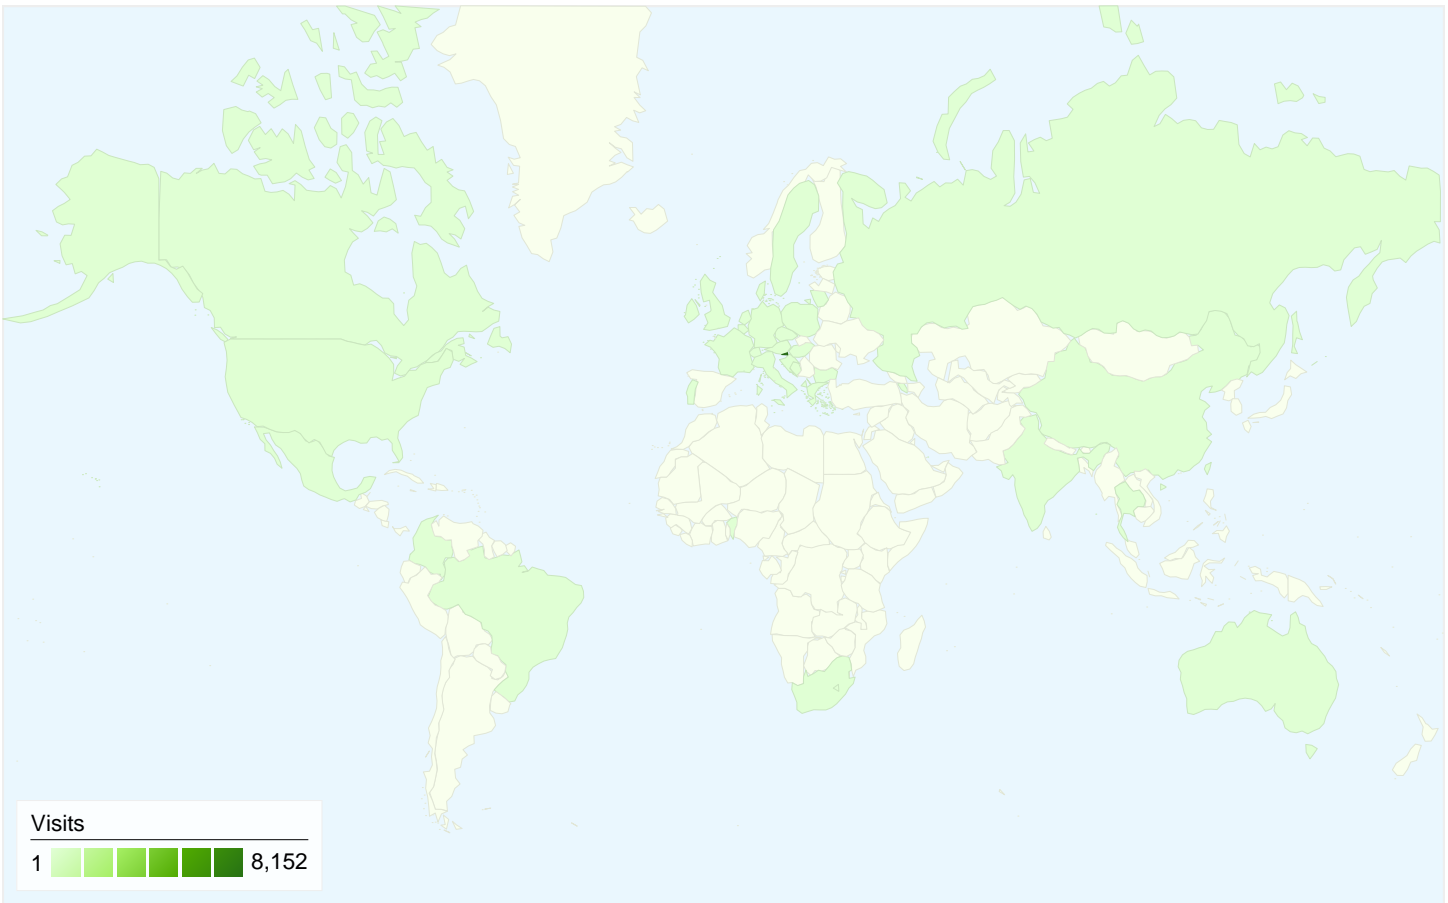

Visitors
6,758

Map Overlay world

Traffic Sources Overview

- **Search Engines**
4,851.00 (56.74%)
- **Referring Sites**
2,830.00 (33.10%)
- **Direct Traffic**
868.00 (10.15%)

Content Overview

Pages	Pageviews	% Pageviews
/	4,340	14.29%
/index.php?categoryid=12	1,644	5.41%
/index.php?categoryid=12&p13	1,011	3.33%
/index.php?categoryid=12&p13	691	2.27%
/index.php?categoryid=1	612	2.01%

6,758 people visited this site

8,549 Visits

6,758 Absolute Unique Visitors

30,378 Pageviews

3.55 Average Pageviews

00:02:07 Time on Site

62.45% Bounce Rate

66.25% New Visits

All traffic sources sent a total of 8,549 visits

-  10.15% Direct Traffic
-  33.10% Referring Sites
-  56.74% Search Engines

- Search Engines
4,851.00 (56.74%)
- Referring Sites
2,830.00 (33.10%)
- Direct Traffic
868.00 (10.15%)

8,549 visits came from 41 countries/territories

Site Usage

Visits	Pages/Visit	Avg. Time on Site	% New Visits	Bounce Rate	
8,549 % of Site Total: 100.00%	3.55 Site Avg: 3.55 (0.00%)	00:02:07 Site Avg: 00:02:07 (0.00%)	66.30% Site Avg: 66.25% (0.07%)	62.45% Site Avg: 62.45% (0.00%)	
Country/Territory	Visits	Pages/Visit	Avg. Time on Site	% New Visits	Bounce Rate
Slovenia	8,152	3.66	00:02:11	65.35%	61.51%
Serbia	90	1.41	00:00:53	91.11%	78.89%
Croatia	56	1.50	00:00:57	89.29%	78.57%
Austria	39	1.13	00:00:20	35.90%	94.87%
United States	34	1.24	00:00:53	91.18%	88.24%
Germany	30	1.50	00:00:14	93.33%	83.33%
Bosnia and Herzegovina	28	1.11	00:00:02	89.29%	96.43%
Macedonia	24	1.38	00:00:13	100.00%	83.33%
Italy	16	1.31	00:01:06	93.75%	87.50%
France	10	1.20	00:00:18	100.00%	90.00%