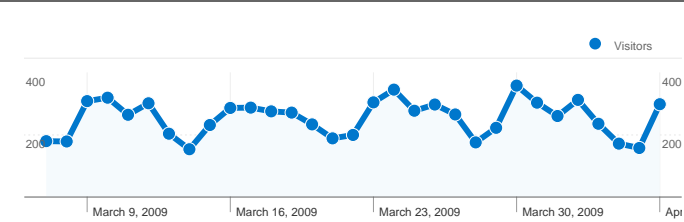

Site Usage

8,549 Visits

62.45% Bounce Rate

30,378 Pageviews

00:02:07 Avg. Time on Site

3.55 Pages/Visit

66.25% % New Visits

Visitors Overview

6,758 people visited this site

8,549 Visits

6,758 Absolute Unique Visitors

30,378 Pageviews

3.55 Average Pageviews

00:02:07 Time on Site

62.45% Bounce Rate

66.25% New Visits

8,549 visits came from 41 countries/territories

Site Usage

Visits	Pages/Visit	Avg. Time on Site	% New Visits	Bounce Rate	
8,549 % of Site Total: 100.00%	3.55 Site Avg: 3.55 (0.00%)	00:02:07 Site Avg: 00:02:07 (0.00%)	66.30% Site Avg: 66.25% (0.07%)	62.45% Site Avg: 62.45% (0.00%)	
Country/Territory	Visits	Pages/Visit	Avg. Time on Site	% New Visits	Bounce Rate
Slovenia	8,152	3.66	00:02:11	65.35%	61.51%
Serbia	90	1.41	00:00:53	91.11%	78.89%
Croatia	56	1.50	00:00:57	89.29%	78.57%
Austria	39	1.13	00:00:20	35.90%	94.87%
United States	34	1.24	00:00:53	91.18%	88.24%
Germany	30	1.50	00:00:14	93.33%	83.33%
Bosnia and Herzegovina	28	1.11	00:00:02	89.29%	96.43%
Macedonia	24	1.38	00:00:13	100.00%	83.33%
Italy	16	1.31	00:01:06	93.75%	87.50%
France	10	1.20	00:00:18	100.00%	90.00%

Pages on this site were viewed a total of 30,378 times

 **30,378 Pageviews**

 **20,626 Unique Views**

 **62.45% Bounce Rate**

Top Content

Pages	Pageviews	% Pageviews
/	4,340	14.29%
/index.php?categoryid=12	1,644	5.41%
/index.php?categoryid=12&p13_sectionid=9	1,011	3.33%
/index.php?categoryid=12&p13_sectionid=68	691	2.27%
/index.php?categoryid=1	612	2.01%