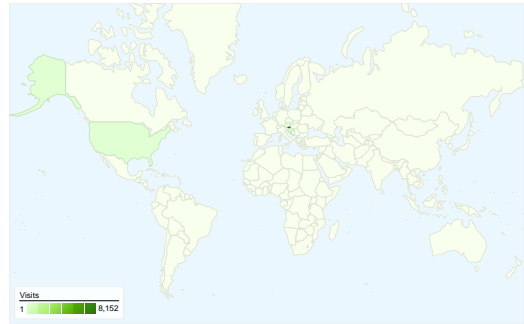

Visitors
6,758

Map Overlay world

Traffic Sources Overview

- **Search Engines**
4,851.00 (56.74%)
- **Referring Sites**
2,830.00 (33.10%)
- **Direct Traffic**
868.00 (10.15%)

Content Overview

Pages	Pageviews	% Pageviews
/	4,340	14.29%
/index.php?categoryid=12	1,644	5.41%
/index.php?categoryid=12&p13	1,011	3.33%
/index.php?categoryid=12&p13	691	2.27%
/index.php?categoryid=1	612	2.01%

6,758 people visited this site

8,549 Visits

6,758 Absolute Unique Visitors

30,378 Pageviews

3.55 Average Pageviews

00:02:07 Time on Site

62.45% Bounce Rate

66.25% New Visits

All traffic sources sent a total of 8,549 visits

-  10.15% Direct Traffic
-  33.10% Referring Sites
-  56.74% Search Engines

- Search Engines
4,851.00 (56.74%)
- Referring Sites
2,830.00 (33.10%)
- Direct Traffic
868.00 (10.15%)

8,549 visits came from 41 countries/territories

Site Usage

Visits	Pages/Visit	Avg. Time on Site	% New Visits	Bounce Rate	
8,549 % of Site Total: 100.00%	3.55 Site Avg: 3.55 (0.00%)	00:02:07 Site Avg: 00:02:07 (0.00%)	66.30% Site Avg: 66.25% (0.07%)	62.45% Site Avg: 62.45% (0.00%)	
Country/Territory	Visits	Pages/Visit	Avg. Time on Site	% New Visits	Bounce Rate
Slovenia	8,152	3.66	00:02:11	65.35%	61.51%
Serbia	90	1.41	00:00:53	91.11%	78.89%
Croatia	56	1.50	00:00:57	89.29%	78.57%
Austria	39	1.13	00:00:20	35.90%	94.87%
United States	34	1.24	00:00:53	91.18%	88.24%
Germany	30	1.50	00:00:14	93.33%	83.33%
Bosnia and Herzegovina	28	1.11	00:00:02	89.29%	96.43%
Macedonia	24	1.38	00:00:13	100.00%	83.33%
Italy	16	1.31	00:01:06	93.75%	87.50%
France	10	1.20	00:00:18	100.00%	90.00%