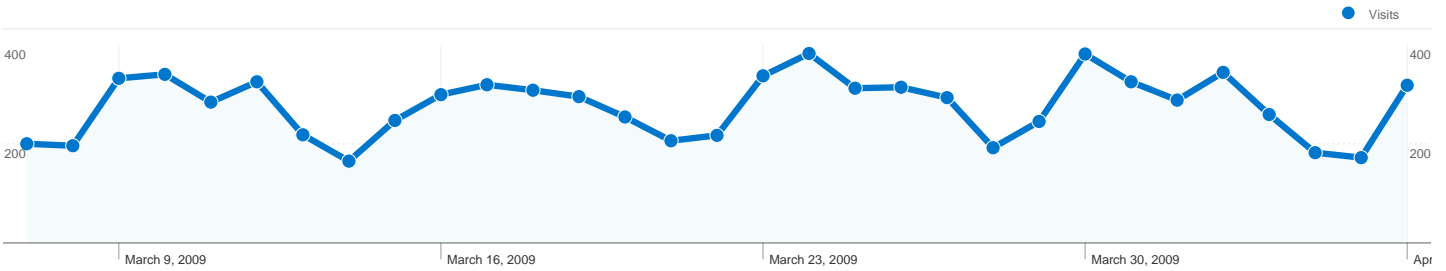

All traffic sources sent a total of 8,549 visits

- 10.15% Direct Traffic
- 33.10% Referring Sites
- 56.74% Search Engines

- Search Engines
  4,851.00 (56.74%)
- Referring Sites
  2,830.00 (33.10%)
- Direct Traffic
  868.00 (10.15%)

Top Traffic Sources

Sources	Visits	% visits	Keywords	Visits	% visits
google (organic)	3,742	43.77%	zdravstvena.info	343	7.07%
odmevi.zdravstvena.info	1,641	19.20%	zdravstvena info	222	4.58%
najdi (organic)	1,054	12.33%	prva pomoč	183	3.77%
(direct) ((none))	868	10.15%	beljenje zob	110	2.27%
images.google.si (referral)	295	3.45%	zdravstveni dom ravne na	66	1.36%